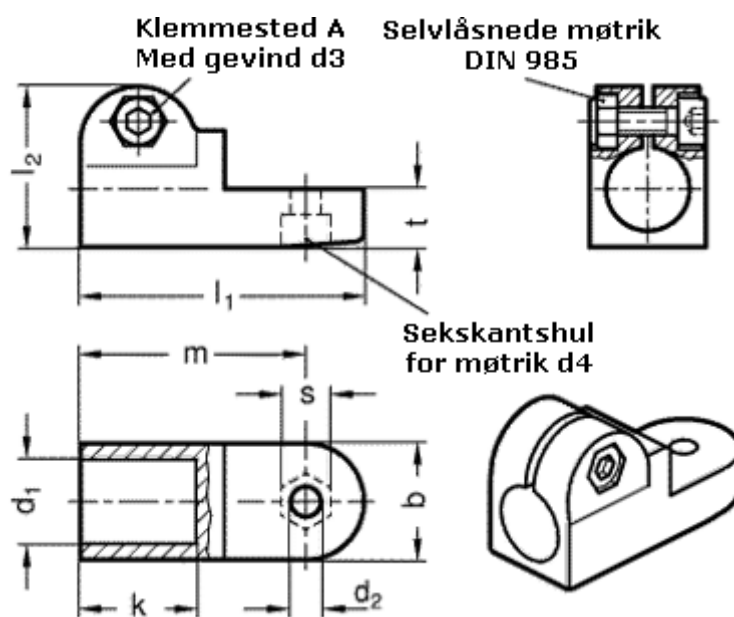

Article number: 20275B182BL

Description: E+G Swivel clamp connector
GN275-B18-2-BL

Measures

$b = 25$	$m = 48.5$
$d_1 = B18$	$s = 10$
$d_2 = 6.5$	$t = 12.5$
$d_3 = M 6$	
$d_4 = M 6$	
$k = 25$	
$l_1 = 61$	
$l_2 = 34.5$	